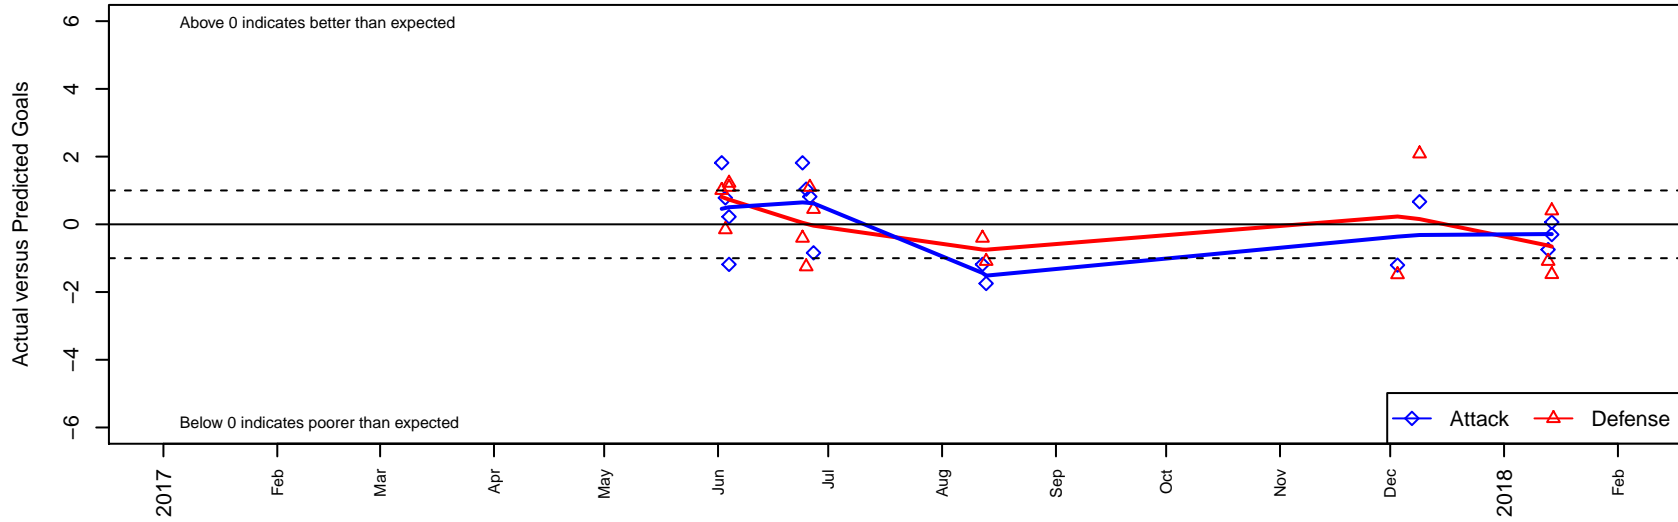

FPSC Fury Black G00

Franklin Pierce SC
 Tacoma, WA
 G00 total strength=1760
 attack=39.75 defense=19.48
 fall league = PSPL WNPL U19

alt names used:
 FPSC FURY G00 BLACK

Venues played:
 2017 Showcase of Champions U18 / 17
 2017 US Club Regionals G99
 2017 PSPL WNPL U19
 2017 PacNW Winter Classic 1999–2000 Show

FPSC Fury Black G00
 Dots are actual minus expected GF (blue circles) and GA (red triangles).
 Blue line is smoothed change in attack strength. Red is smoothed change in defense strength.

**attack and defense variance (black dot)
relative to other teams
and top 10 in region**