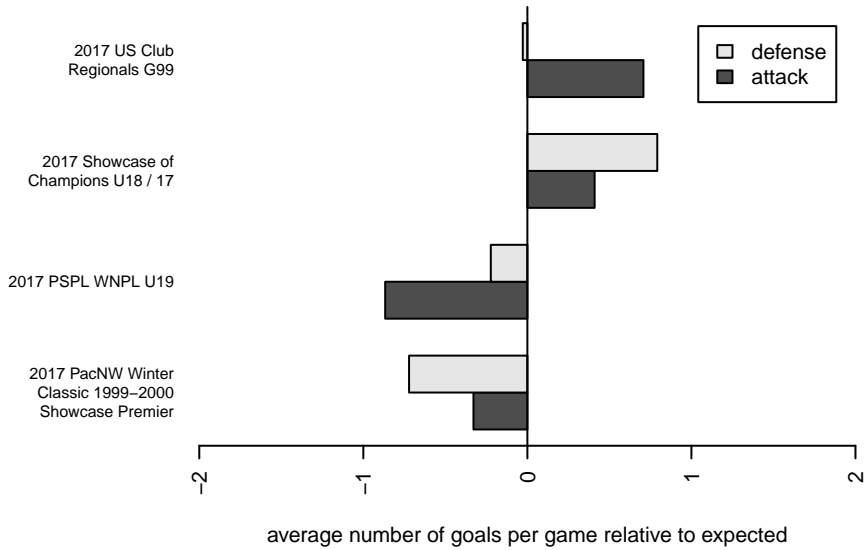

FPSC Fury Black G00
 Dots are actual minus expected GF (blue circles) and GA (red triangles).
 Blue line is smoothed change in attack strength. Red is smoothed change in defense strength.

**attack and defense variance (black dot)
relative to other teams
and top 10 in region**

**attack and defense rating
relative to others at age
and all opponents in last 13 months**

Performance relative to 13 month average

Performance relative to 13 month average

date	home		away		venue	pred.home	pred.away
2018-01-14	FPSC Fury Black G00	1	Three Rivers SC Black G00	1	2017 PacNW Winter Classic 1999-2000 Show	0.94	1.40
2018-01-14	FPSC Fury Black G00	1	Whatcom FC Rangers Gold G99	4	2017 PacNW Winter Classic 1999-2000 Show	1.30	2.52
2018-01-13	Spokane Foxes Premier G00	2	FPSC Fury Black G00	1	2017 PacNW Winter Classic 1999-2000 Show	0.91	1.75
2017-12-09	ASE Emerald G00	0	FPSC Fury Black G00	2	2017 PSPL WNPL U19	2.08	1.33
2017-12-03	MRFC Blue G99	3	FPSC Fury Black G00	0	2017 PSPL WNPL U19	1.52	1.20
2017-08-13	FPSC Fury Black G00	0	Spokane Foxes Premier G00	2	2017 PSPL WNPL U19	1.75	0.91
2017-08-12	FPSC Fury Black G00	1	Cheney Storm FC G00	1	2017 PSPL WNPL U19	2.18	0.60
2017-06-27	ISC Gunners A G99	3	FPSC Fury Black G00	0	2017 US Club Regionals G99	3.45	0.84
2017-06-26	ISC Gunners A G00	2	FPSC Fury Black G00	2	2017 US Club Regionals G99	3.10	1.18
2017-06-25	Breakers Black Wilson G99	2	FPSC Fury Black G00	5	2017 US Club Regionals G99	0.75	3.96
2017-06-24	FPSC Fury Black G00	4	Cheney Storm FC G00	1	2017 US Club Regionals G99	2.18	0.60
2017-06-04	FPSC Fury Black G00	0	ISC Gunners A G00	2	2017 Showcase of Champions U18 / 17	1.18	3.10
2017-06-04	FPSC Fury Black G00	1	Crossfire Premier ECNL -Unk G00	2	2017 Showcase of Champions U18 / 17	0.78	3.22
2017-06-03	FPSC Fury Black G00	4	PCU Red G00	1	2017 Showcase of Champions U18 / 17	3.22	0.84
2017-06-02	FPSC Fury Black G00	3	Crossfire Premier ECNL G01	1	2017 Showcase of Champions U18 / 17	1.18	2.01