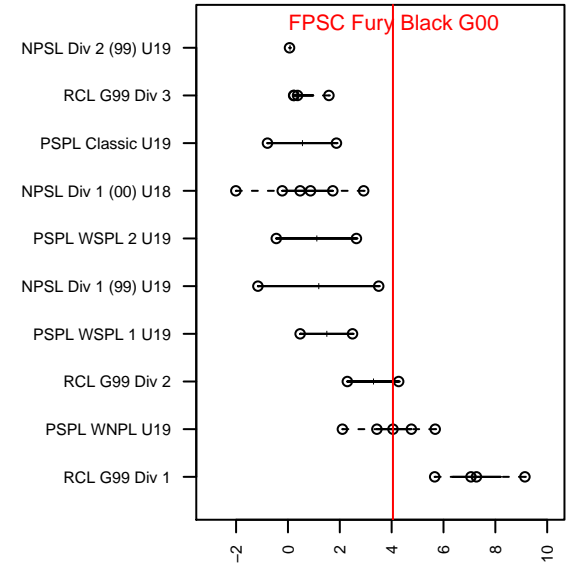

**attack and defense rating
relative to others at age
and all opponents in last 13 months**