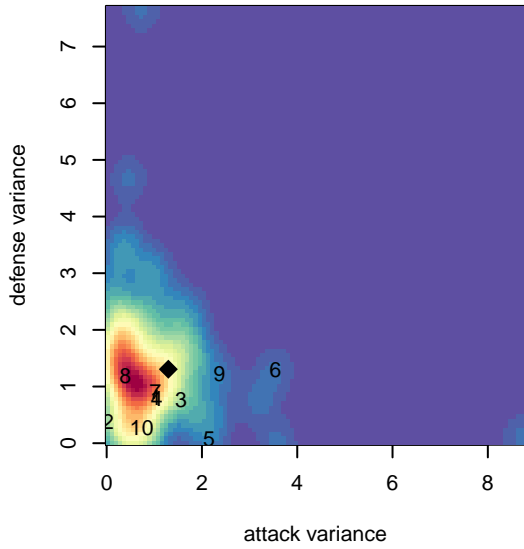

FPSC Fury Black G00

Franklin Pierce SC
 Tacoma, WA
 G00 total strength=1760
 attack=39.75 defense=19.48
 fall league = PSPL WNPL U19

alt names used:
 FPSC FURY G00 BLACK

Venues played:
 2017 Showcase of Champions U18 / 17
 2017 US Club Regionals G99
 2017 PSPL WNPL U19
 2017 PacNW Winter Classic 1999–2000 Show

FPSC Fury Black G00
 Dots are actual minus expected GF (blue circles) and GA (red triangles).
 Blue line is smoothed change in attack strength. Red is smoothed change in defense strength.

**attack and defense variance (black dot)
relative to other teams
and top 10 in region**