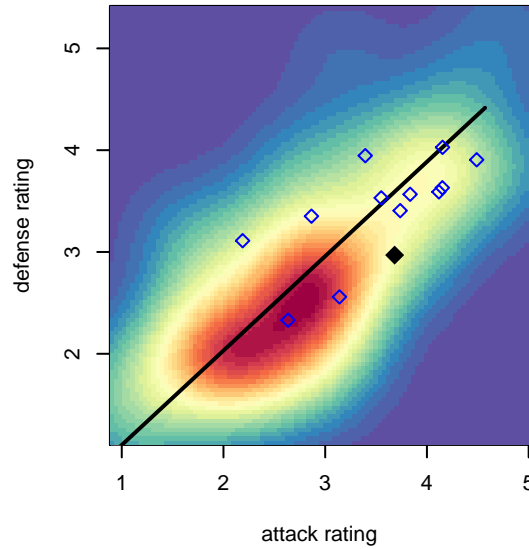

**attack and defense rating
relative to others at age
and all opponents in last 13 months**